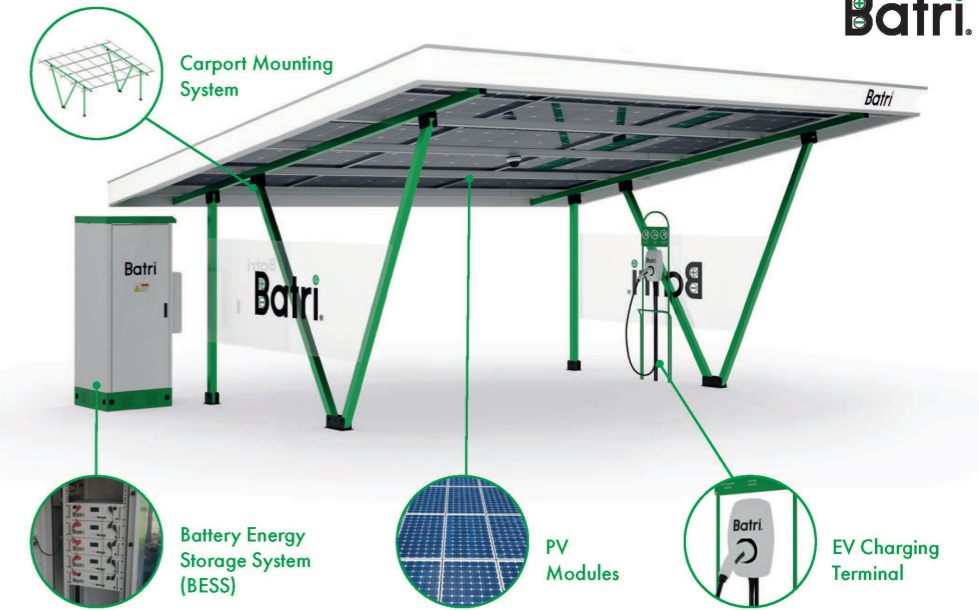

Options for the Solar Carport include:

- Powder coat finish
- LED motion controlled lighting
- Boxing & plating
- CCTV installation
- Cable management
- Advertising & branding
- Guttering
- EV charging points
- Water management
- Energy storage

- Available in a variety of sizes and styles, from standard to bespoke architectural designs
- Easy and quick to install and maintain
- 7 kW fast charge, 50 kW and 150 kW DC super charger configurations
- Guaranteed for 20 years
- Available now