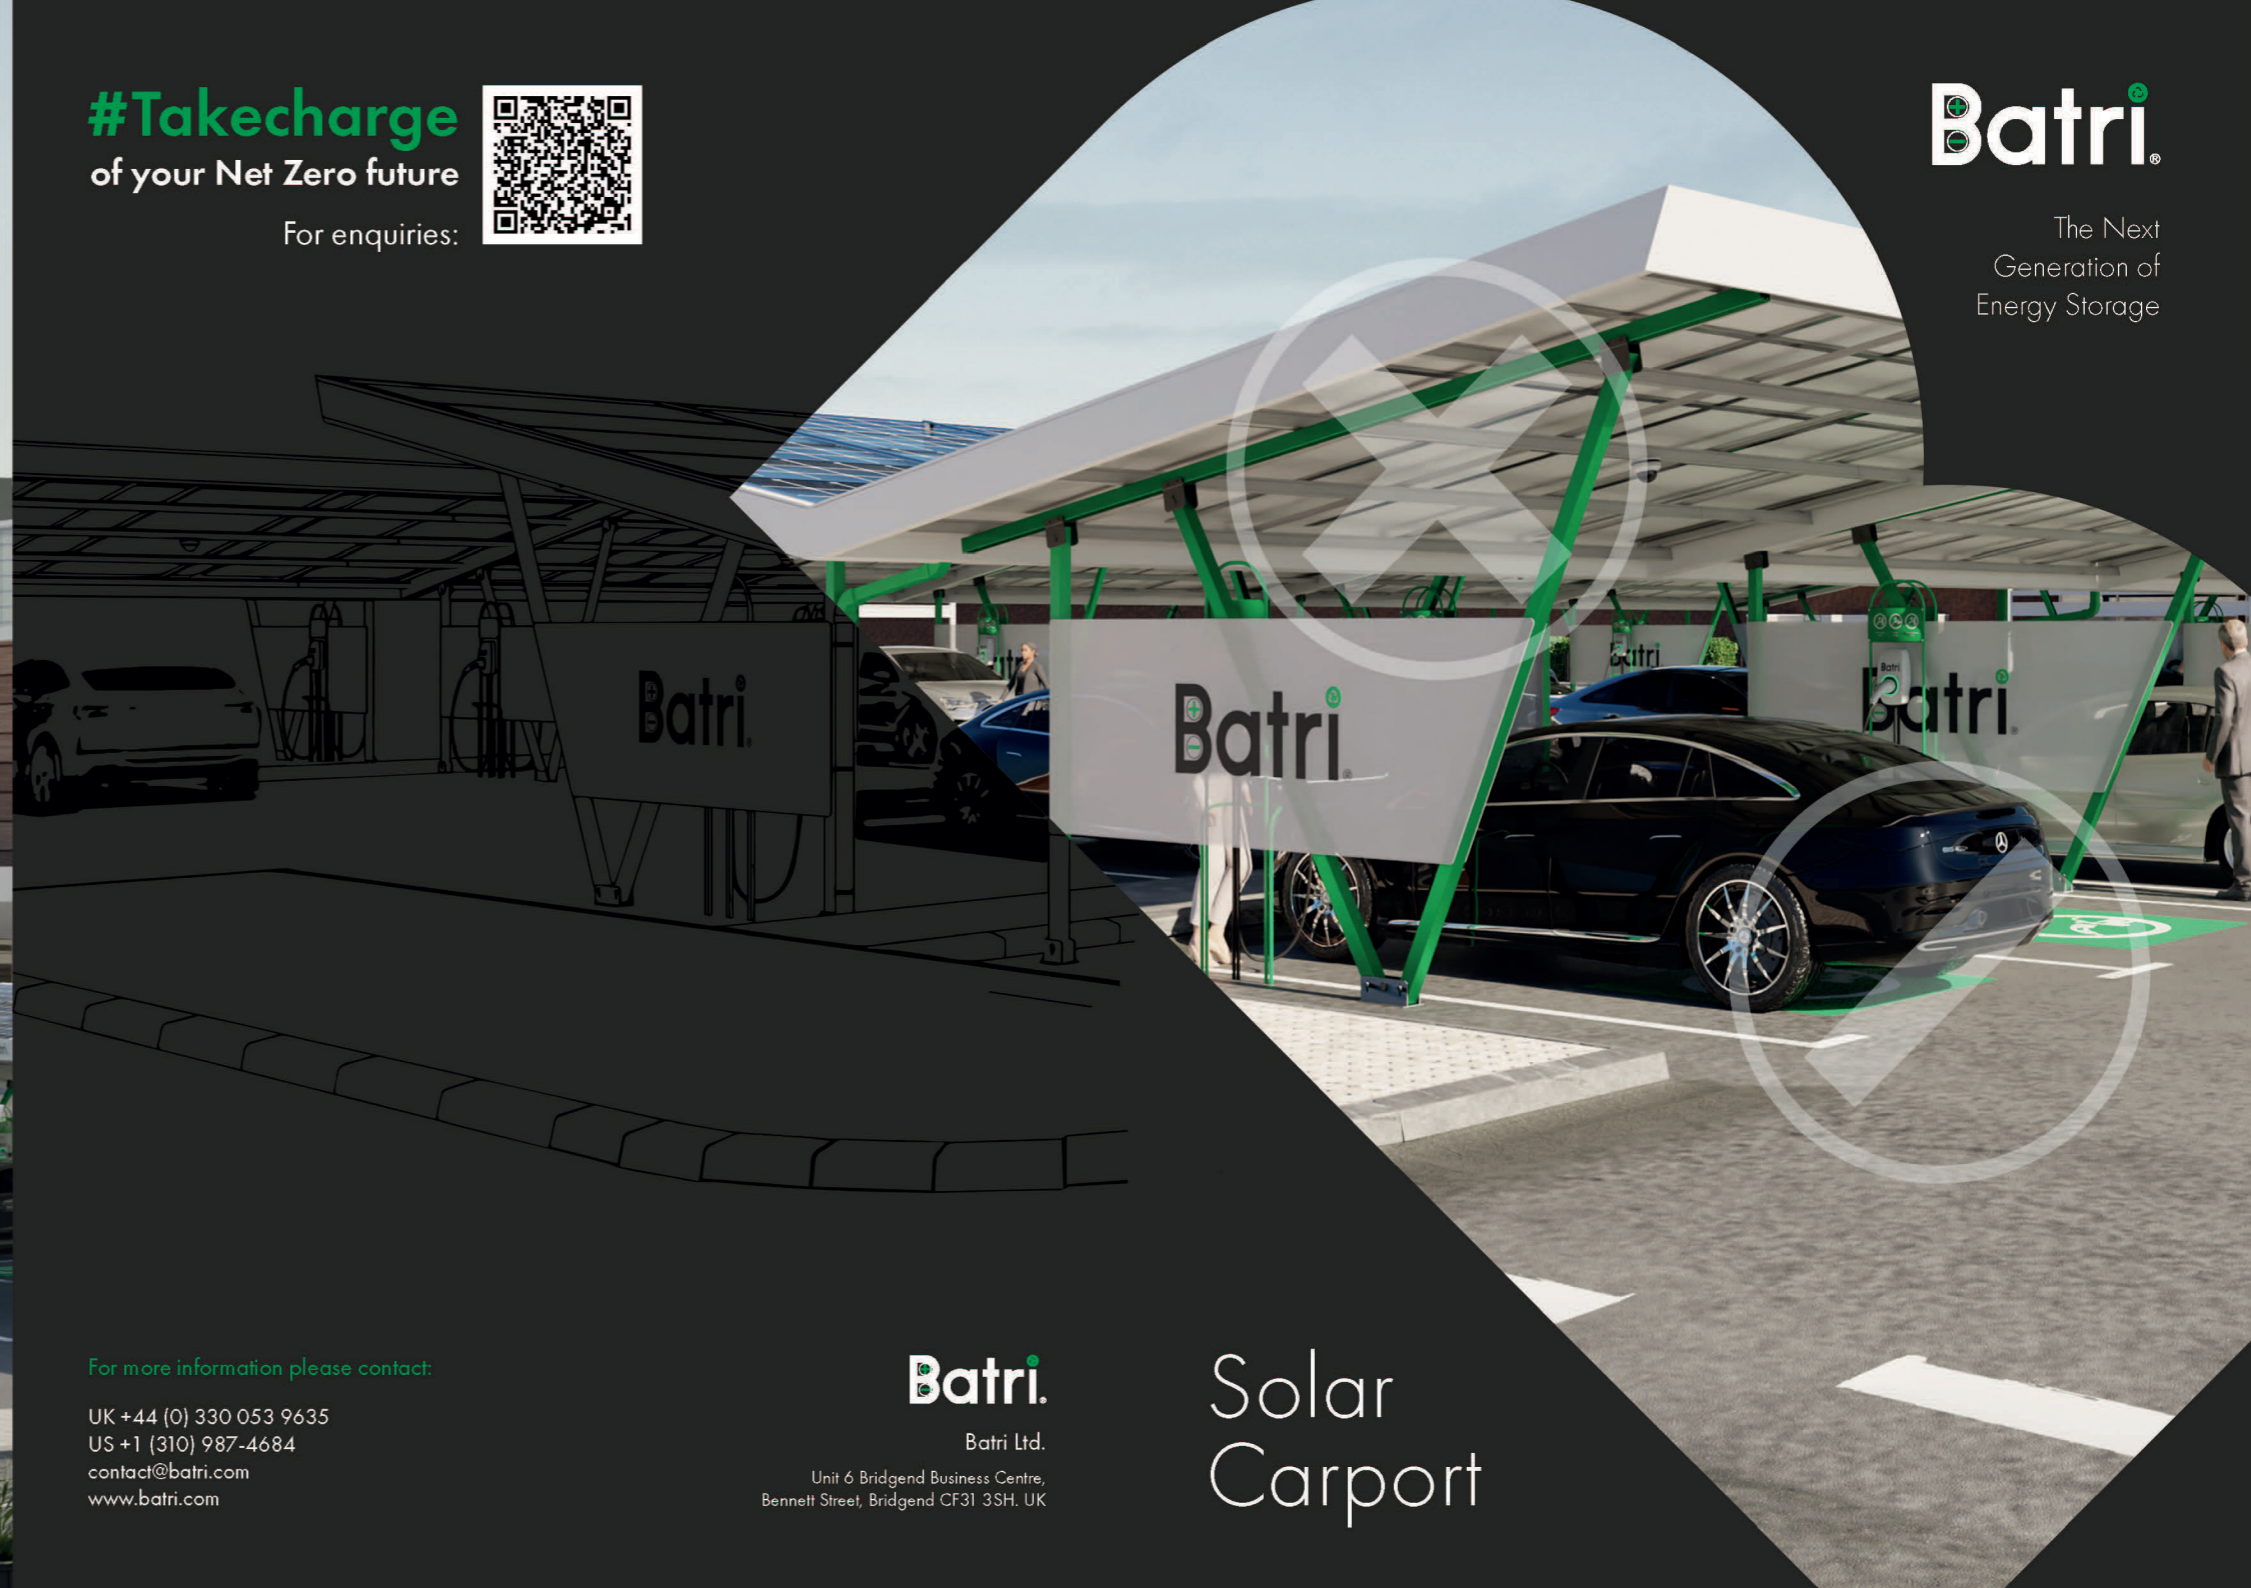

#Takecharge
of your Net Zero future

For enquiries:

The Next
Generation of
Energy Storage

For more information please contact:

UK +44 (0) 330 053 9635
US +1 (310) 987-4684
contact@batri.com
www.batri.com

Batri Ltd.

Unit 6 Bridgend Business Centre,
Bennett Street, Bridgend CF31 3SH. UK

Solar
Carport