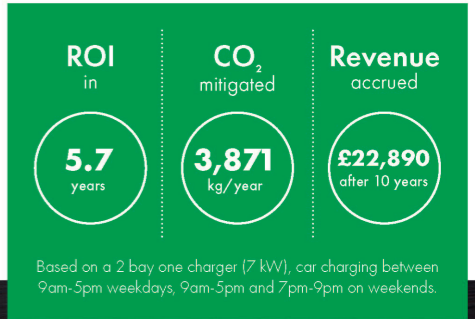

- Available in a variety of sizes and styles, from standard to bespoke architectural designs
- Easy and quick to install and maintain
- 7 kW fast charge, 50 kW and 150 kW DC super charger configurations
- Guaranteed for 20 years
- Available now