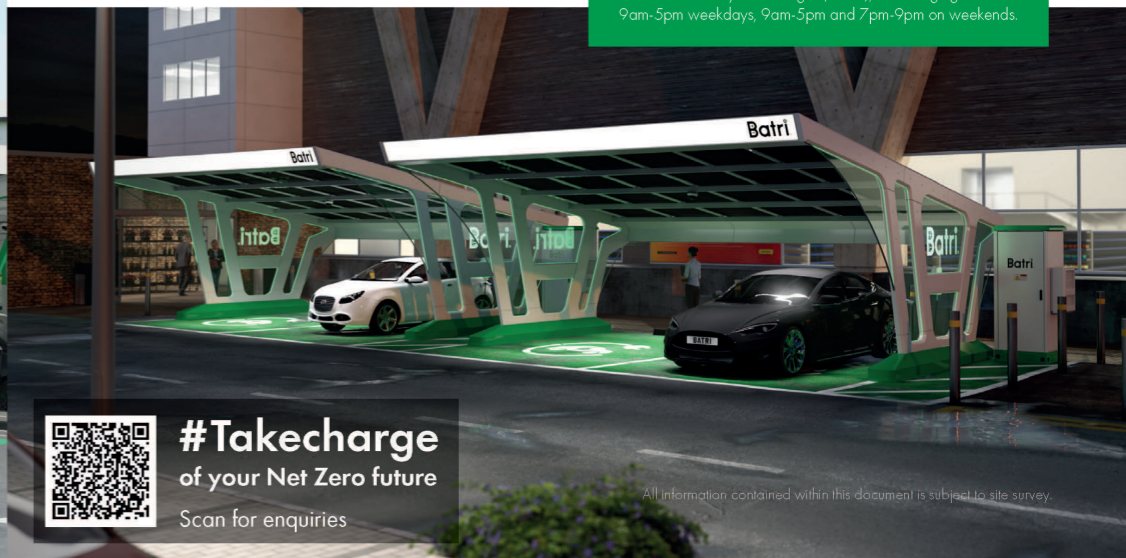

#Takecharge
of your Net Zero future
Scan for enquiries